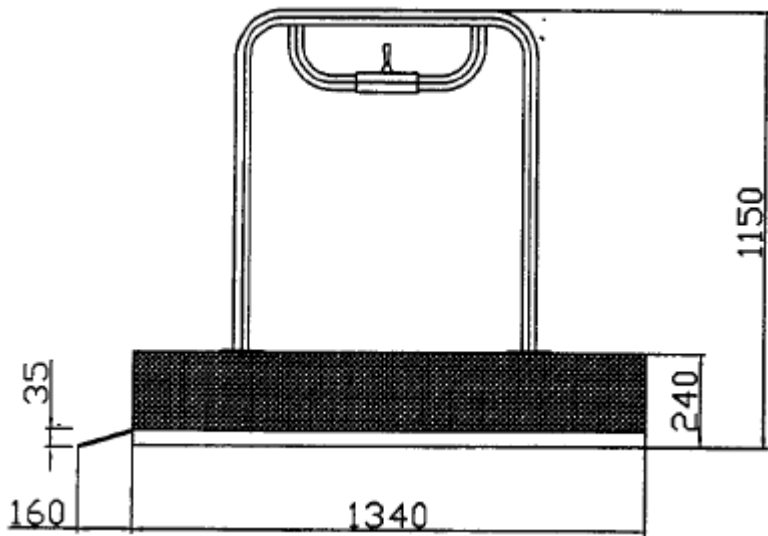

LOWUP

Åvägen 4, 232 91 Arlööv, Sweden
Phone +46 40 43 70 75, Telefax +46 40 43 29 44
www.mprlift.nu

LowUp

MPR
Lifts

MPR LOW-UP

TECHNICAL SPECIFICATIONS

- Lifting Capacity: 250 Kg
- Lifting Height: max. 500 mm
- Main Supply Voltage: 230V AC
- Control Voltage: 24V DC
- Lifting speed: 0,01 m / sec
- Lifting Equipment: 2 pcs of linear actuators
- Soft Start/stop
- Joy stick maneuver bellows
- CE-marking following the machine directories 2006/42/EC

OPTIONS

- Wider platform (920 mm)
- Additional handgrip on the other side
- Manoueverhandle with spiralcable
- Manoueverpanels on upper and lower level
- Longer Ramp (250mm)