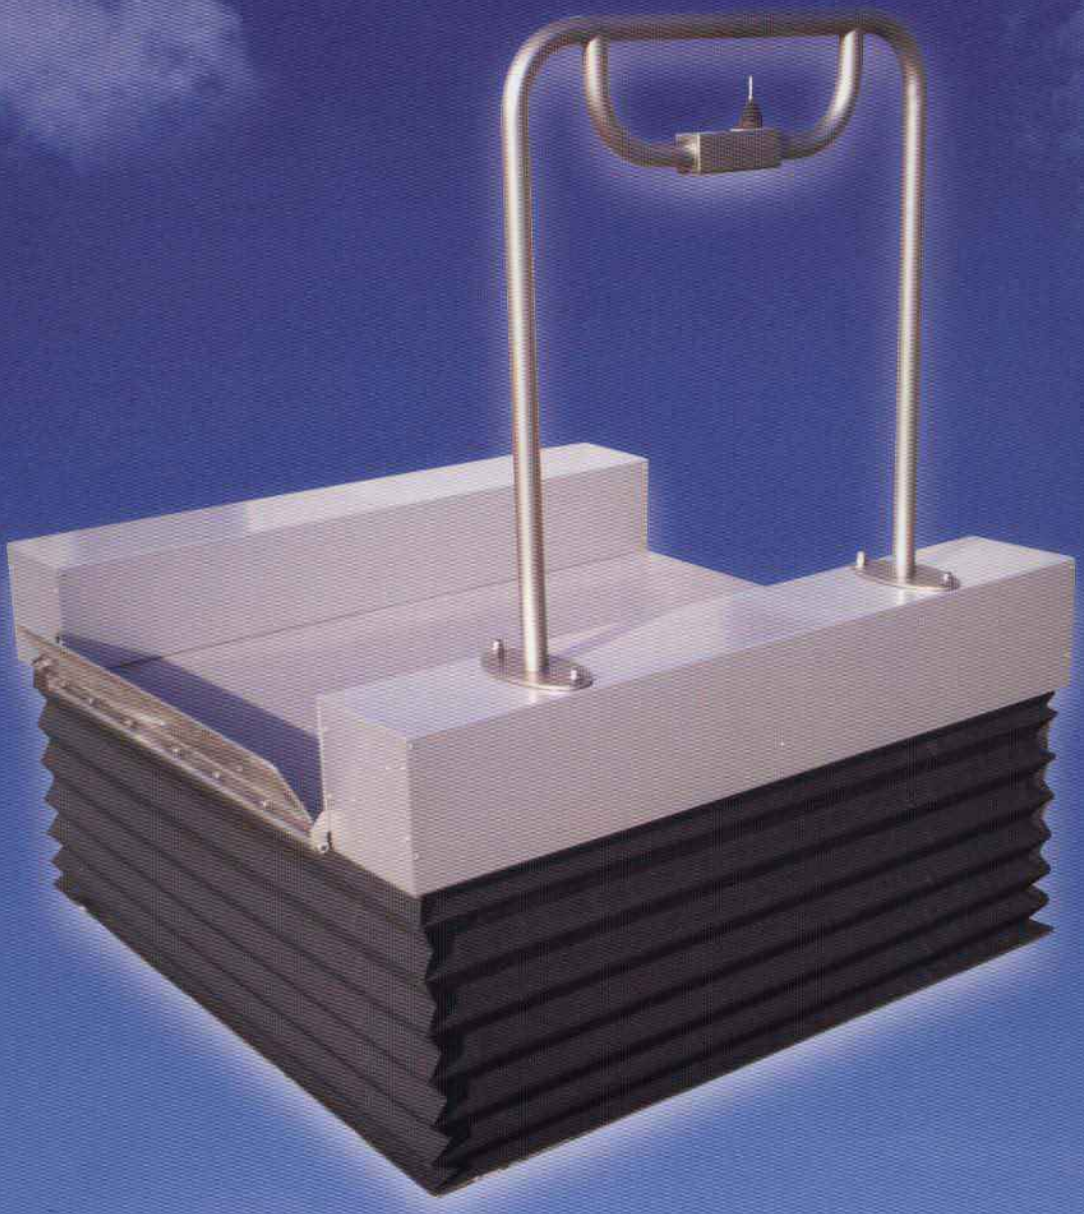

LOWUP

Åvägen 4, 232 91 Arlööv, Sweden
Phone +46 40 43 70 75, Telefax +46 40 43 29 44
www.mprlift.nu

LowUp

MPR
Lifts

MPR LOW-UP

TECHNICAL SPECIFICATIONS

- Lifting Capacity: 250 Kg
- Lifting Height: max. 500 mm
- Main Supply Voltage: 230V AC
- Control Voltage: 24V DC
- Lifting speed: 0,01 m / sec
- Lifting Equipment: 2 pcs of linear actuators
- Soft Start/stop
- Joy stick maneuver bellows
- CE-marking following the machine directories 2006/42/EC

OPTIONS

- Wider platform (920 mm)
- Additional handgrip on the other side
- Manoueverhandle with spiralcable
- Manoueverpanels on upper and lower level
- Longer Ramp (250mm)