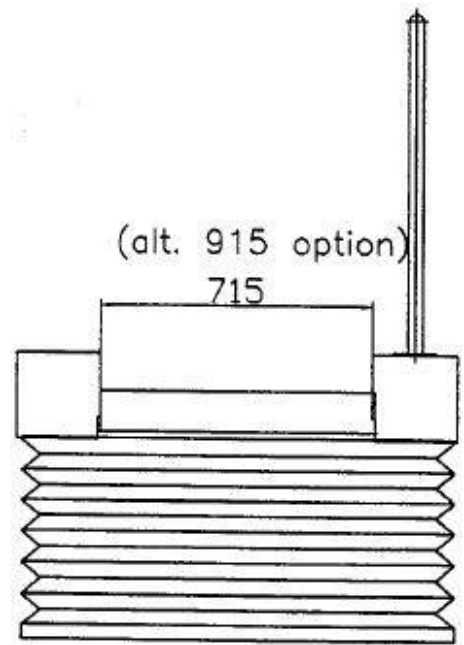

LOWUP

Åvägen 4, 232 91 Arlööv, Sweden
Phone +46 40 43 70 75, Telefax +46 40 43 29 44
www.mprlift.nu

LowUp

MPR
Lifts

MPR LOW-UP

TECHNICAL SPECIFICATIONS

- Lifting Capacity: 250 Kg
- Lifting Height: max. 500 mm
- Main Supply Voltage: 230V AC
- Control Voltage: 24V DC
- Lifting speed: 0,01 m / sec
- Lifting Equipment: 2 pcs of linear actuators
- Soft Start/stop
- Joy stick maneuver bellows
- CE-marking following the machine directories 2006/42/EC

OPTIONS

- Wider platform (920 mm)
- Additional handgrip on the other side
- Manoueverhandle with spiralcable
- Manoueverpanels on upper and lower level
- Longer Ramp (250mm)